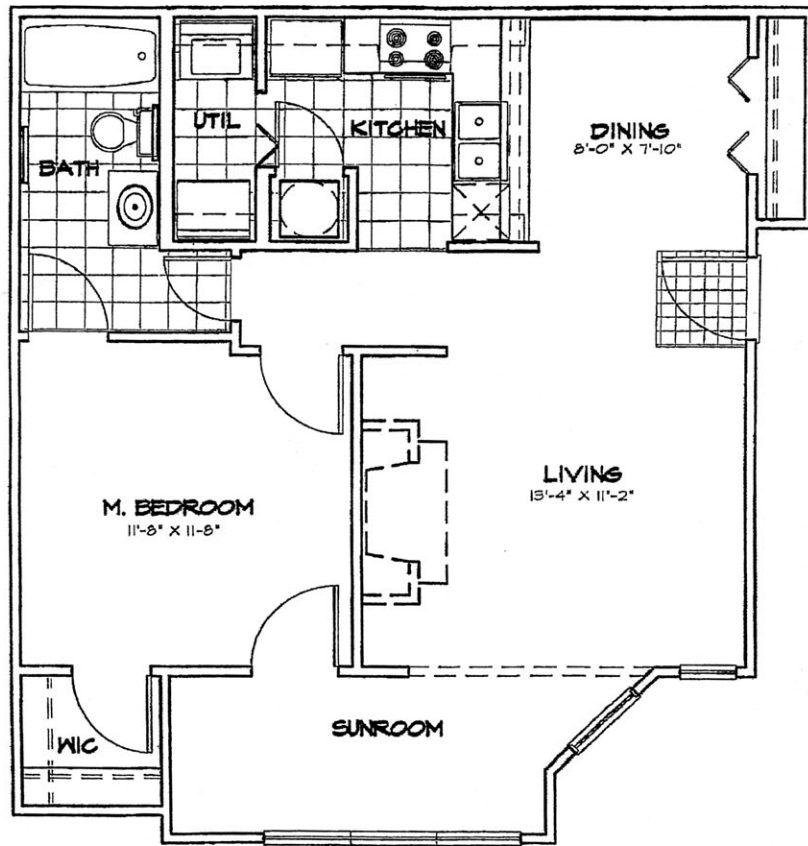

1 Bedroom / 1 Bath

810 Sq. Ft.

Midland Terrace

Condominium Living in Summerville, South Carolina