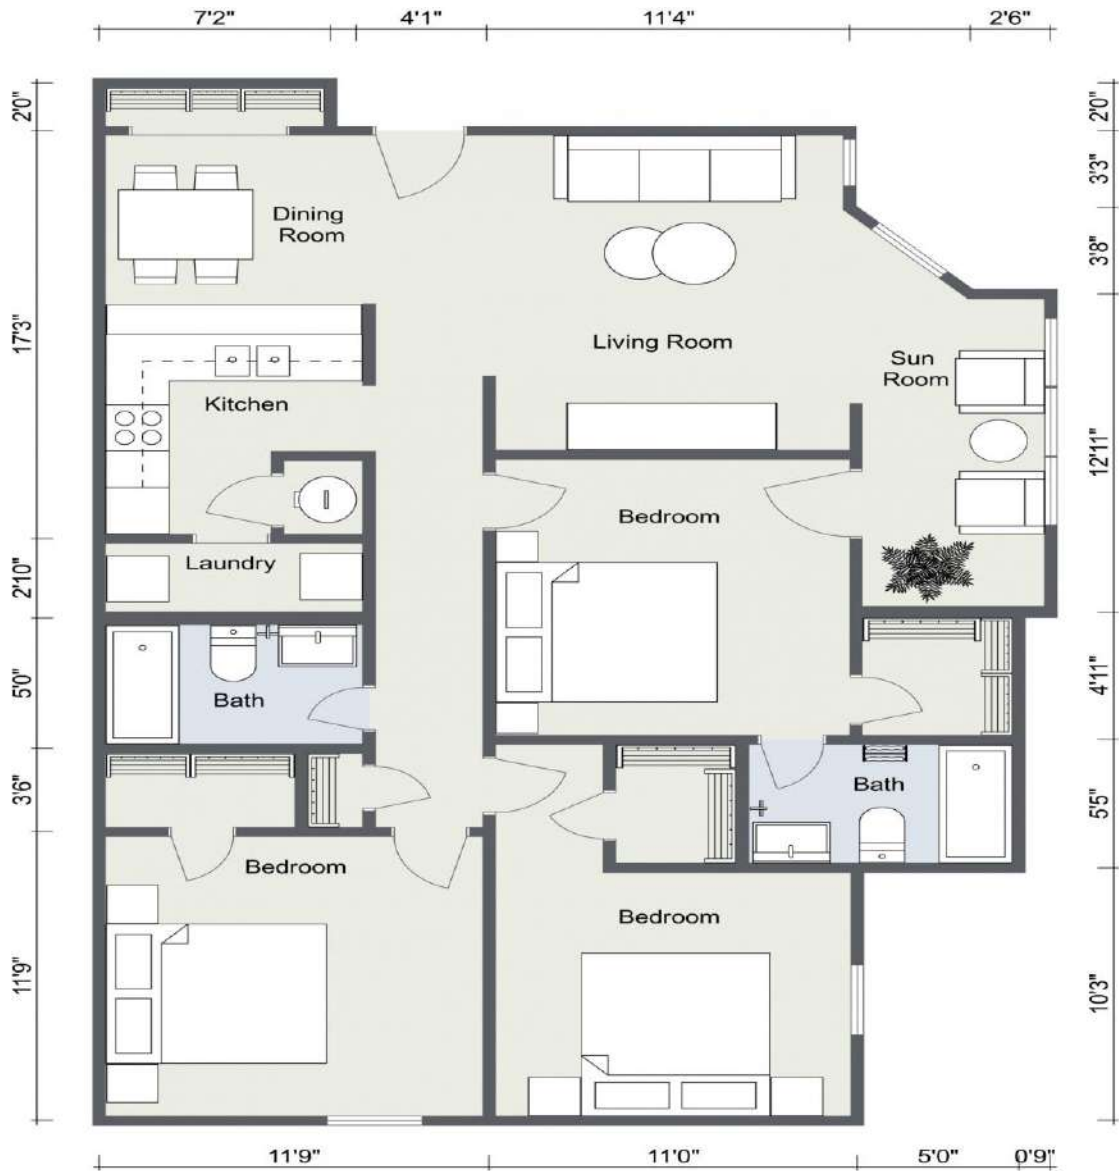

3 Bedroom / 2 Bathroom

1222 Sq. Ft.

Midland Terrace

Condominium Living in Summerville, South Carolina